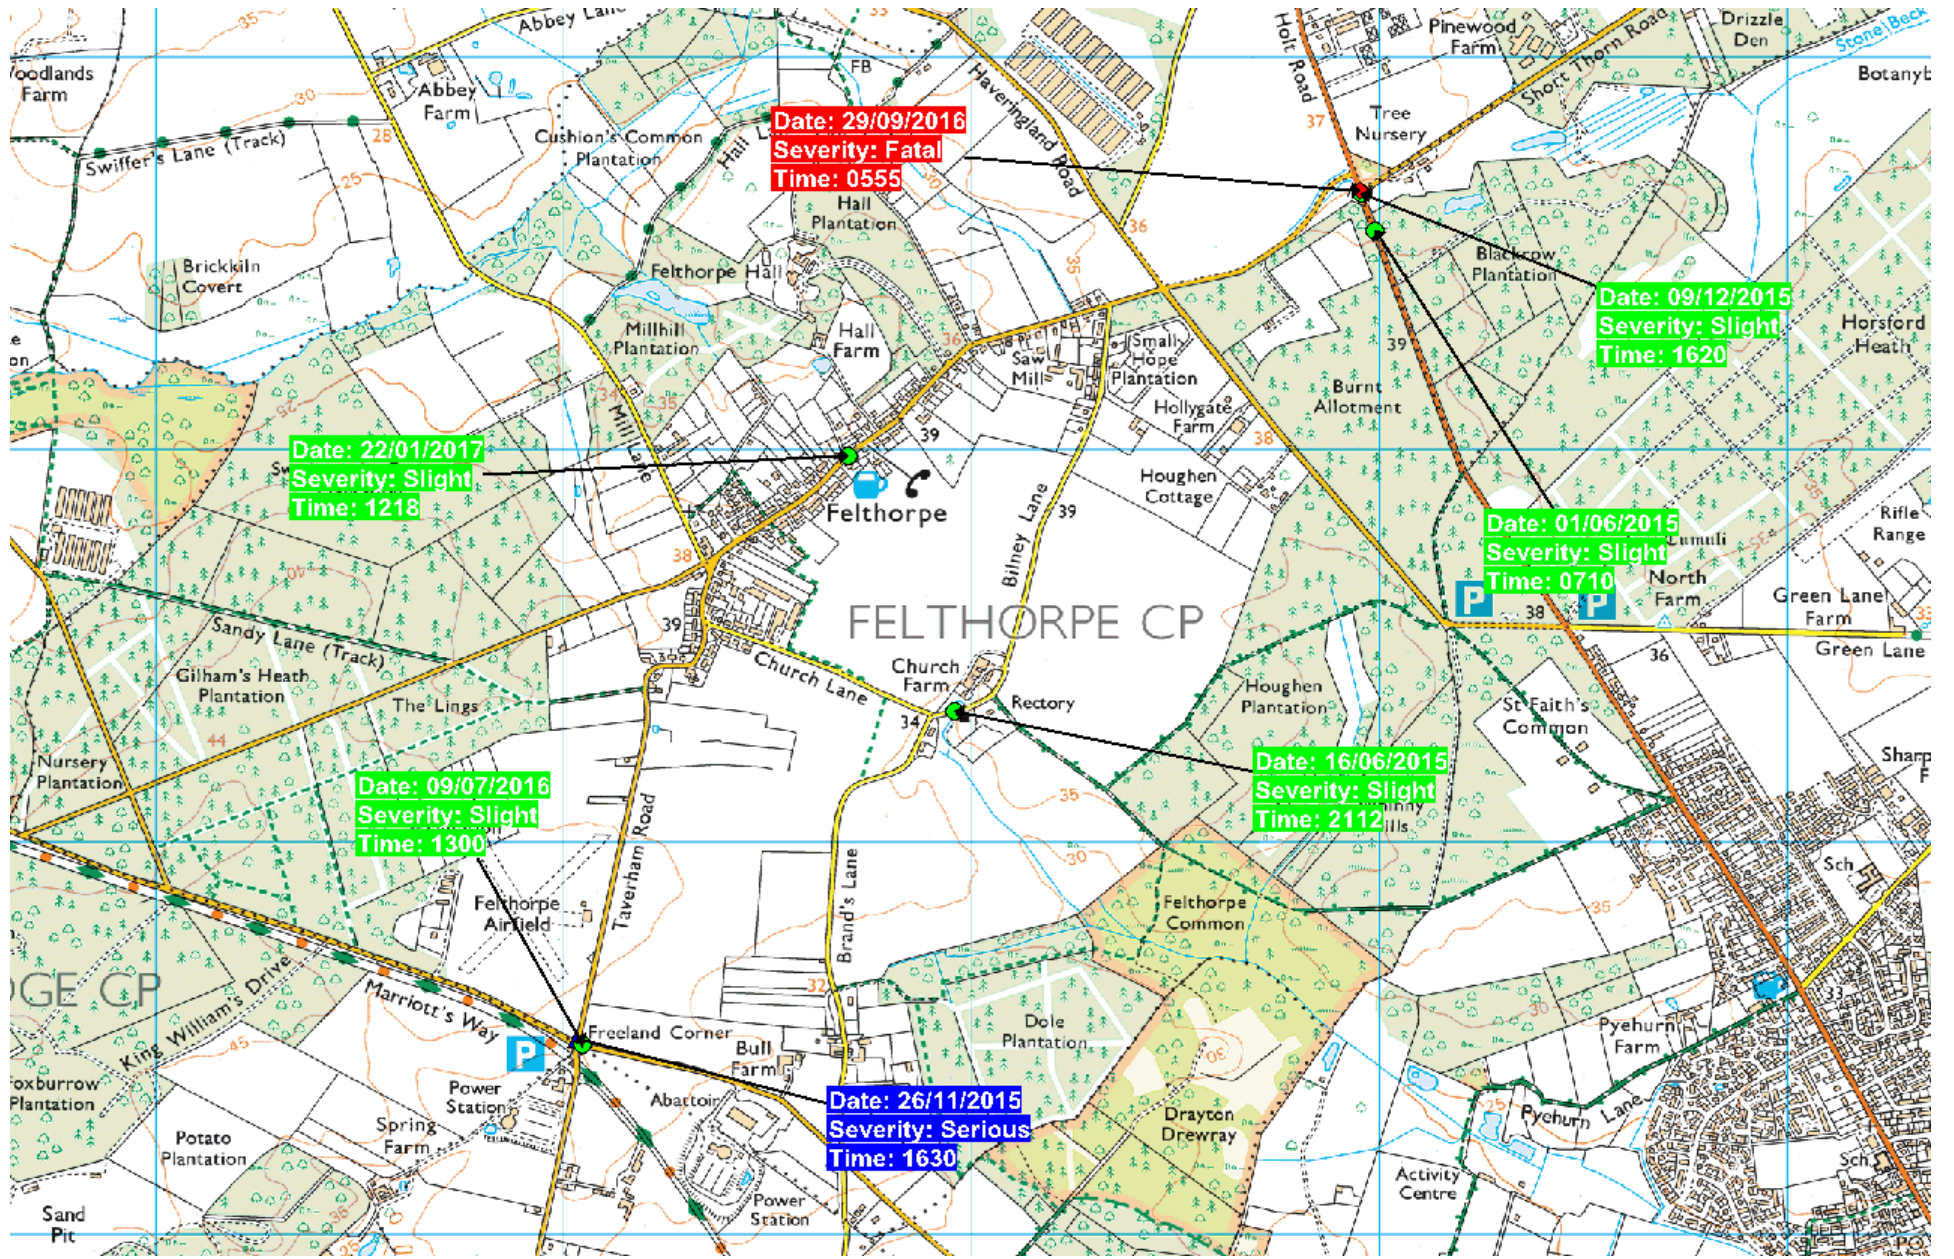

The Street, Taverham Road, Bilney Lane, Brands Lane, Church Lane between the Reepham Road and Holt Road (B1149).

The information is required for a public meeting that takes place on Tuesday 11th July 2017.

Response to your Request

The response provided below is correct as of 26th June 2017.

Norfolk Constabulary has located the following information as relevant to your request.

Please see map below which provides details of injury collisions as recorded by the Roads Policing Unit.

The following information relates to calls received via the Contact and Control Room which are road related. There are 11 incidents that relate to the streets requested.

Date Time Received	Location Name	Street Name	Summary of Incident
1 st June 2015 15:25	Felthorpe	The Street	Report of dangerous driving of a horsebox
16 th June 2015 21:13	Felthorpe	Church lane	2 vehicle RTC. One driver has minor cuts to hand
22 nd June 2015 12:06	Felthorpe	Bilney Lane	2 vehicle RTC. One vehicle on its side. Minor laceration
2 nd August 2015 10:28	Felthorpe	B1149	RTC - Report of motorcyclist fallen off motorbike. Has a leg injury.
14 th August 2015 08:09	Felthorpe	Reepham Road	2 vehicle RTC – no injuries
3 rd September 2015 19:40	Felthorpe	The Street	Single vehicle RTC damage only – vehicle into a tree

14 th October 2015 08:10	Felthorpe	The Street	1 vehicle RTC – Felthorpe Road to Attlebridge. No injuries
22 nd December 2015 09:43	Felthorpe	Reepham Road	Report of deep mud on the road
26 th December 2015 15:04	Felthorpe	Church Lane	2 vehicle RTC outside church. Slight injury.
31 st December 2015 13:56	Felthorpe	Reepham Road	2 vehicle RTC – damage only
15 th February 2016 05:05	Felthorpe	Holt Road	Single vehicle RTC – car off road into a ditch. Road very icy. No injuries